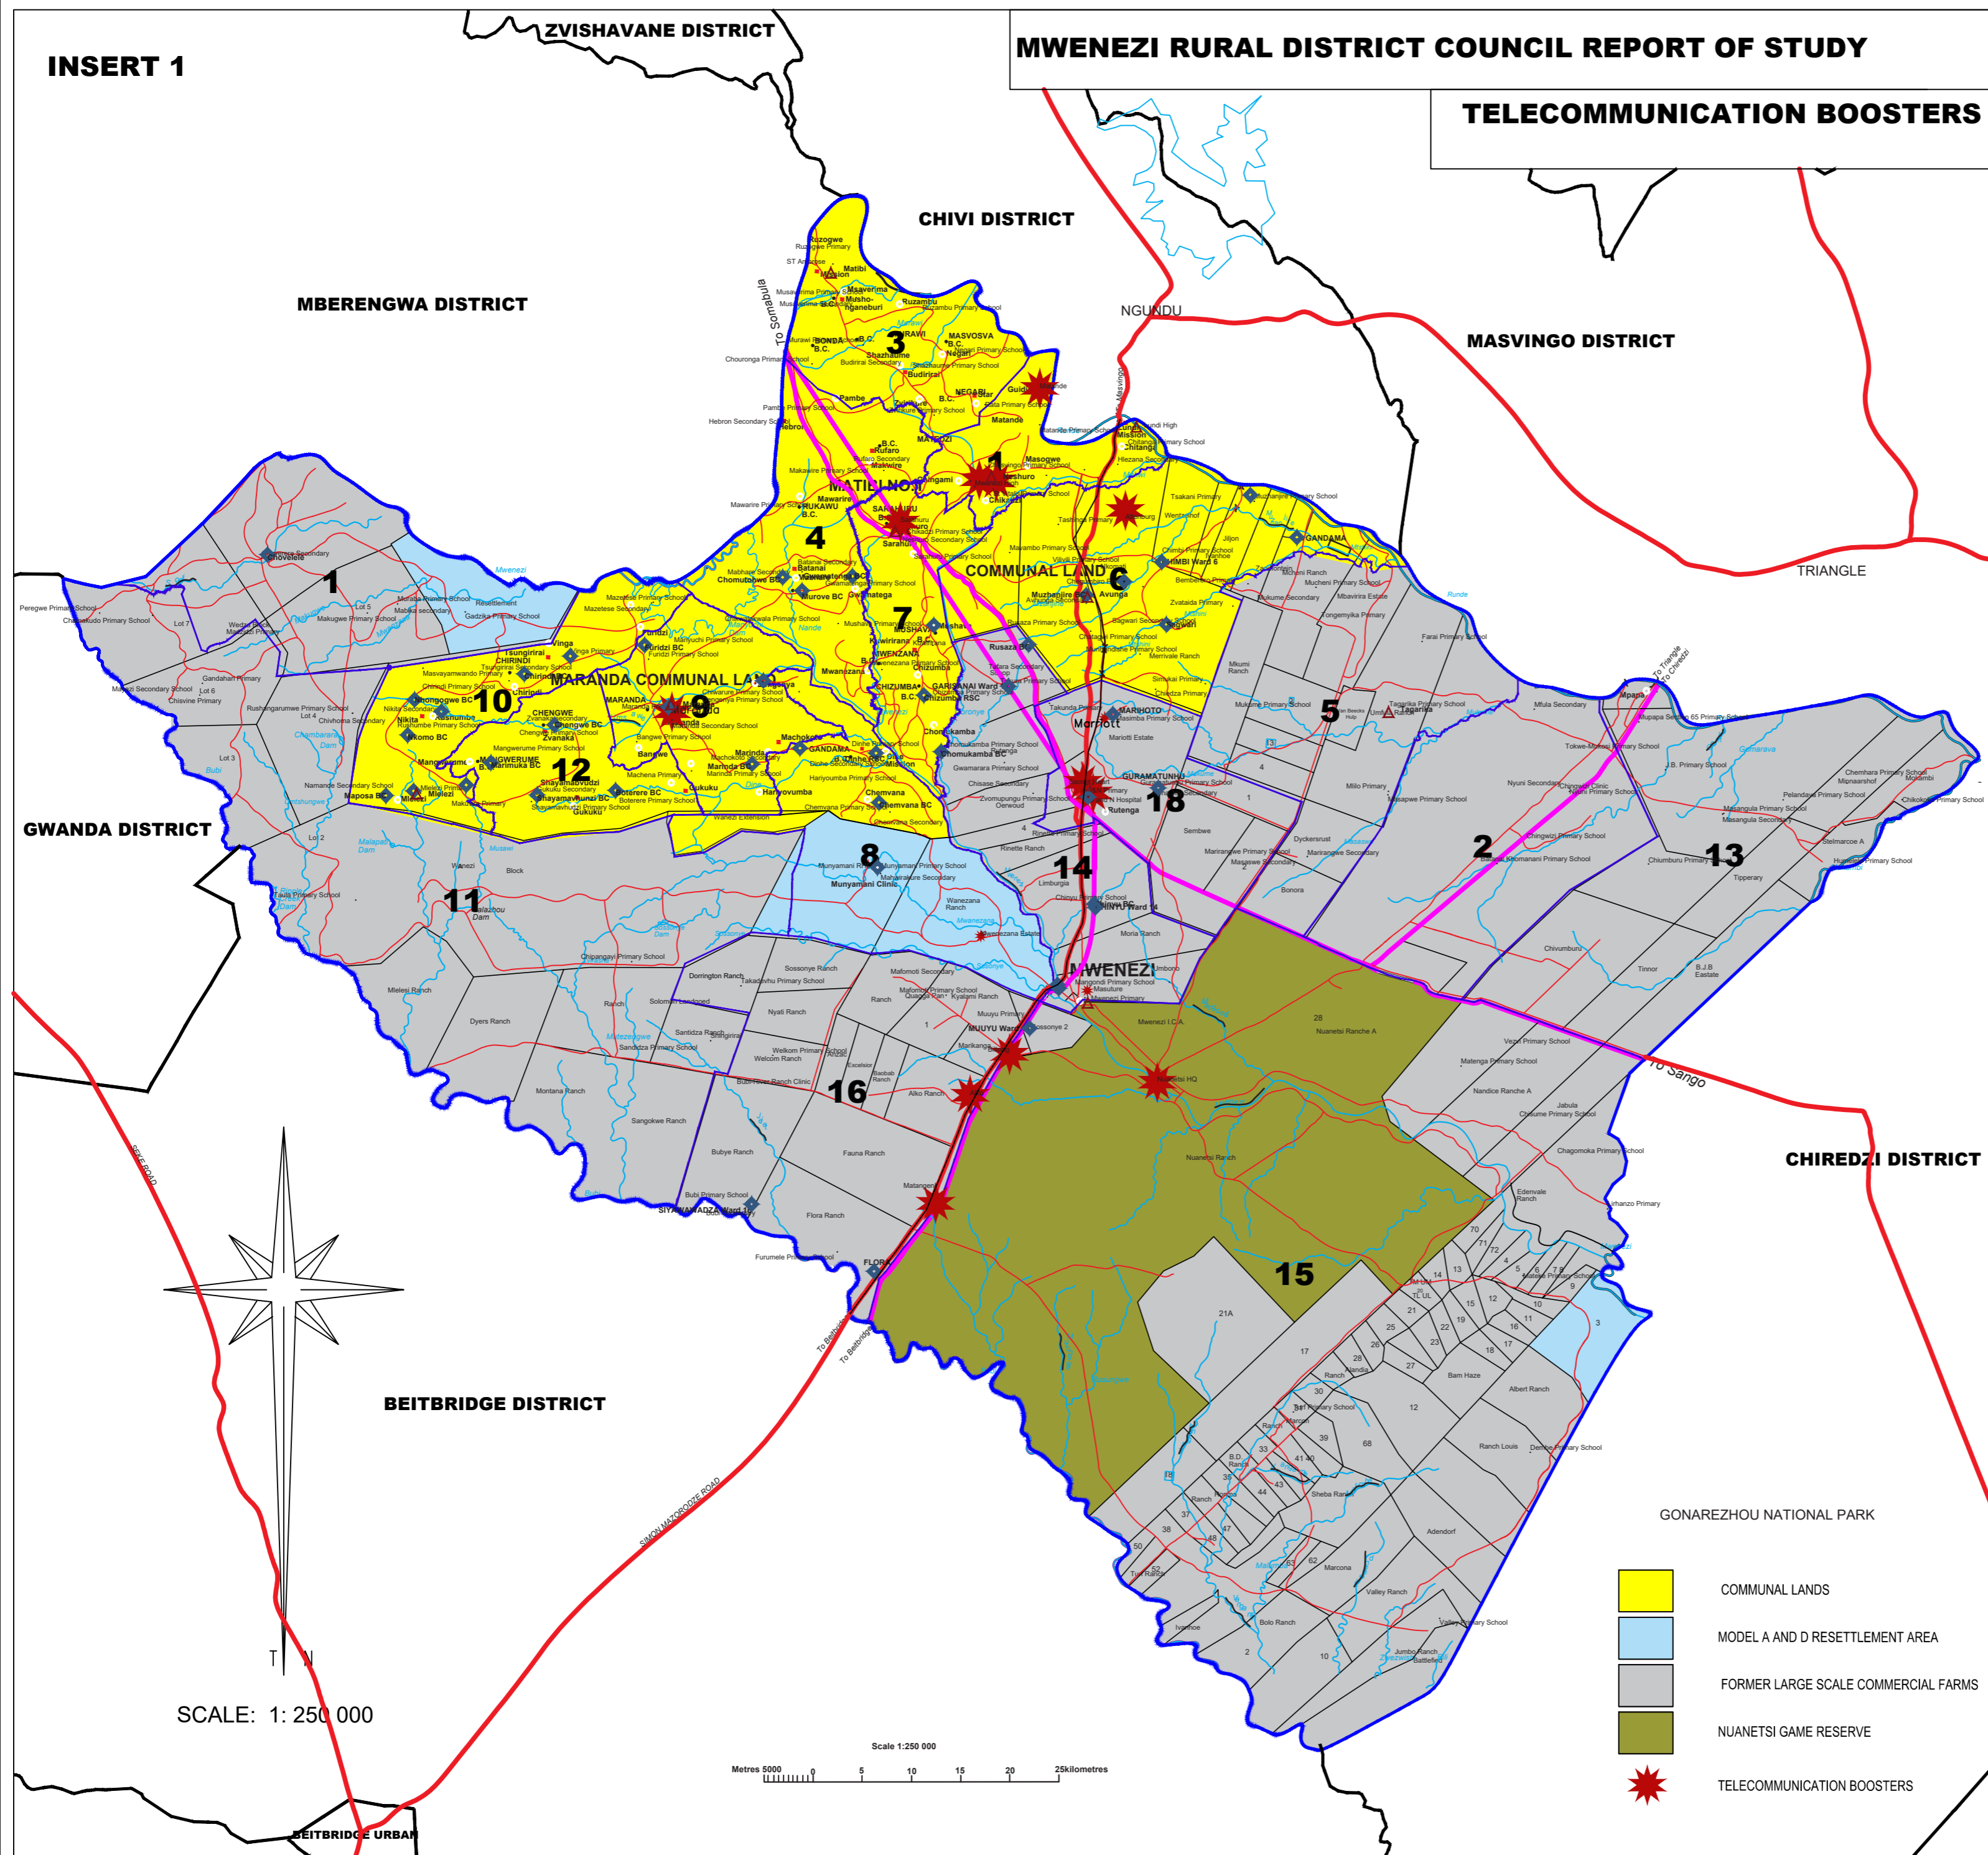

INSERT 1

MWENEZI RURAL DISTRICT COUNCIL REPORT OF STUDY

TELECOMMUNICATION BOOSTERS

GONAREZHOU NATIONAL PARK

- COMMUNAL LANDS
- MODEL A AND D RESETTLEMENT AREA
- FORMER LARGE SCALE COMMERCIAL FARMS
- NUANETSI GAME RESERVE
- TELECOMMUNICATION BOOSTERS

SCALE: 1: 250 000