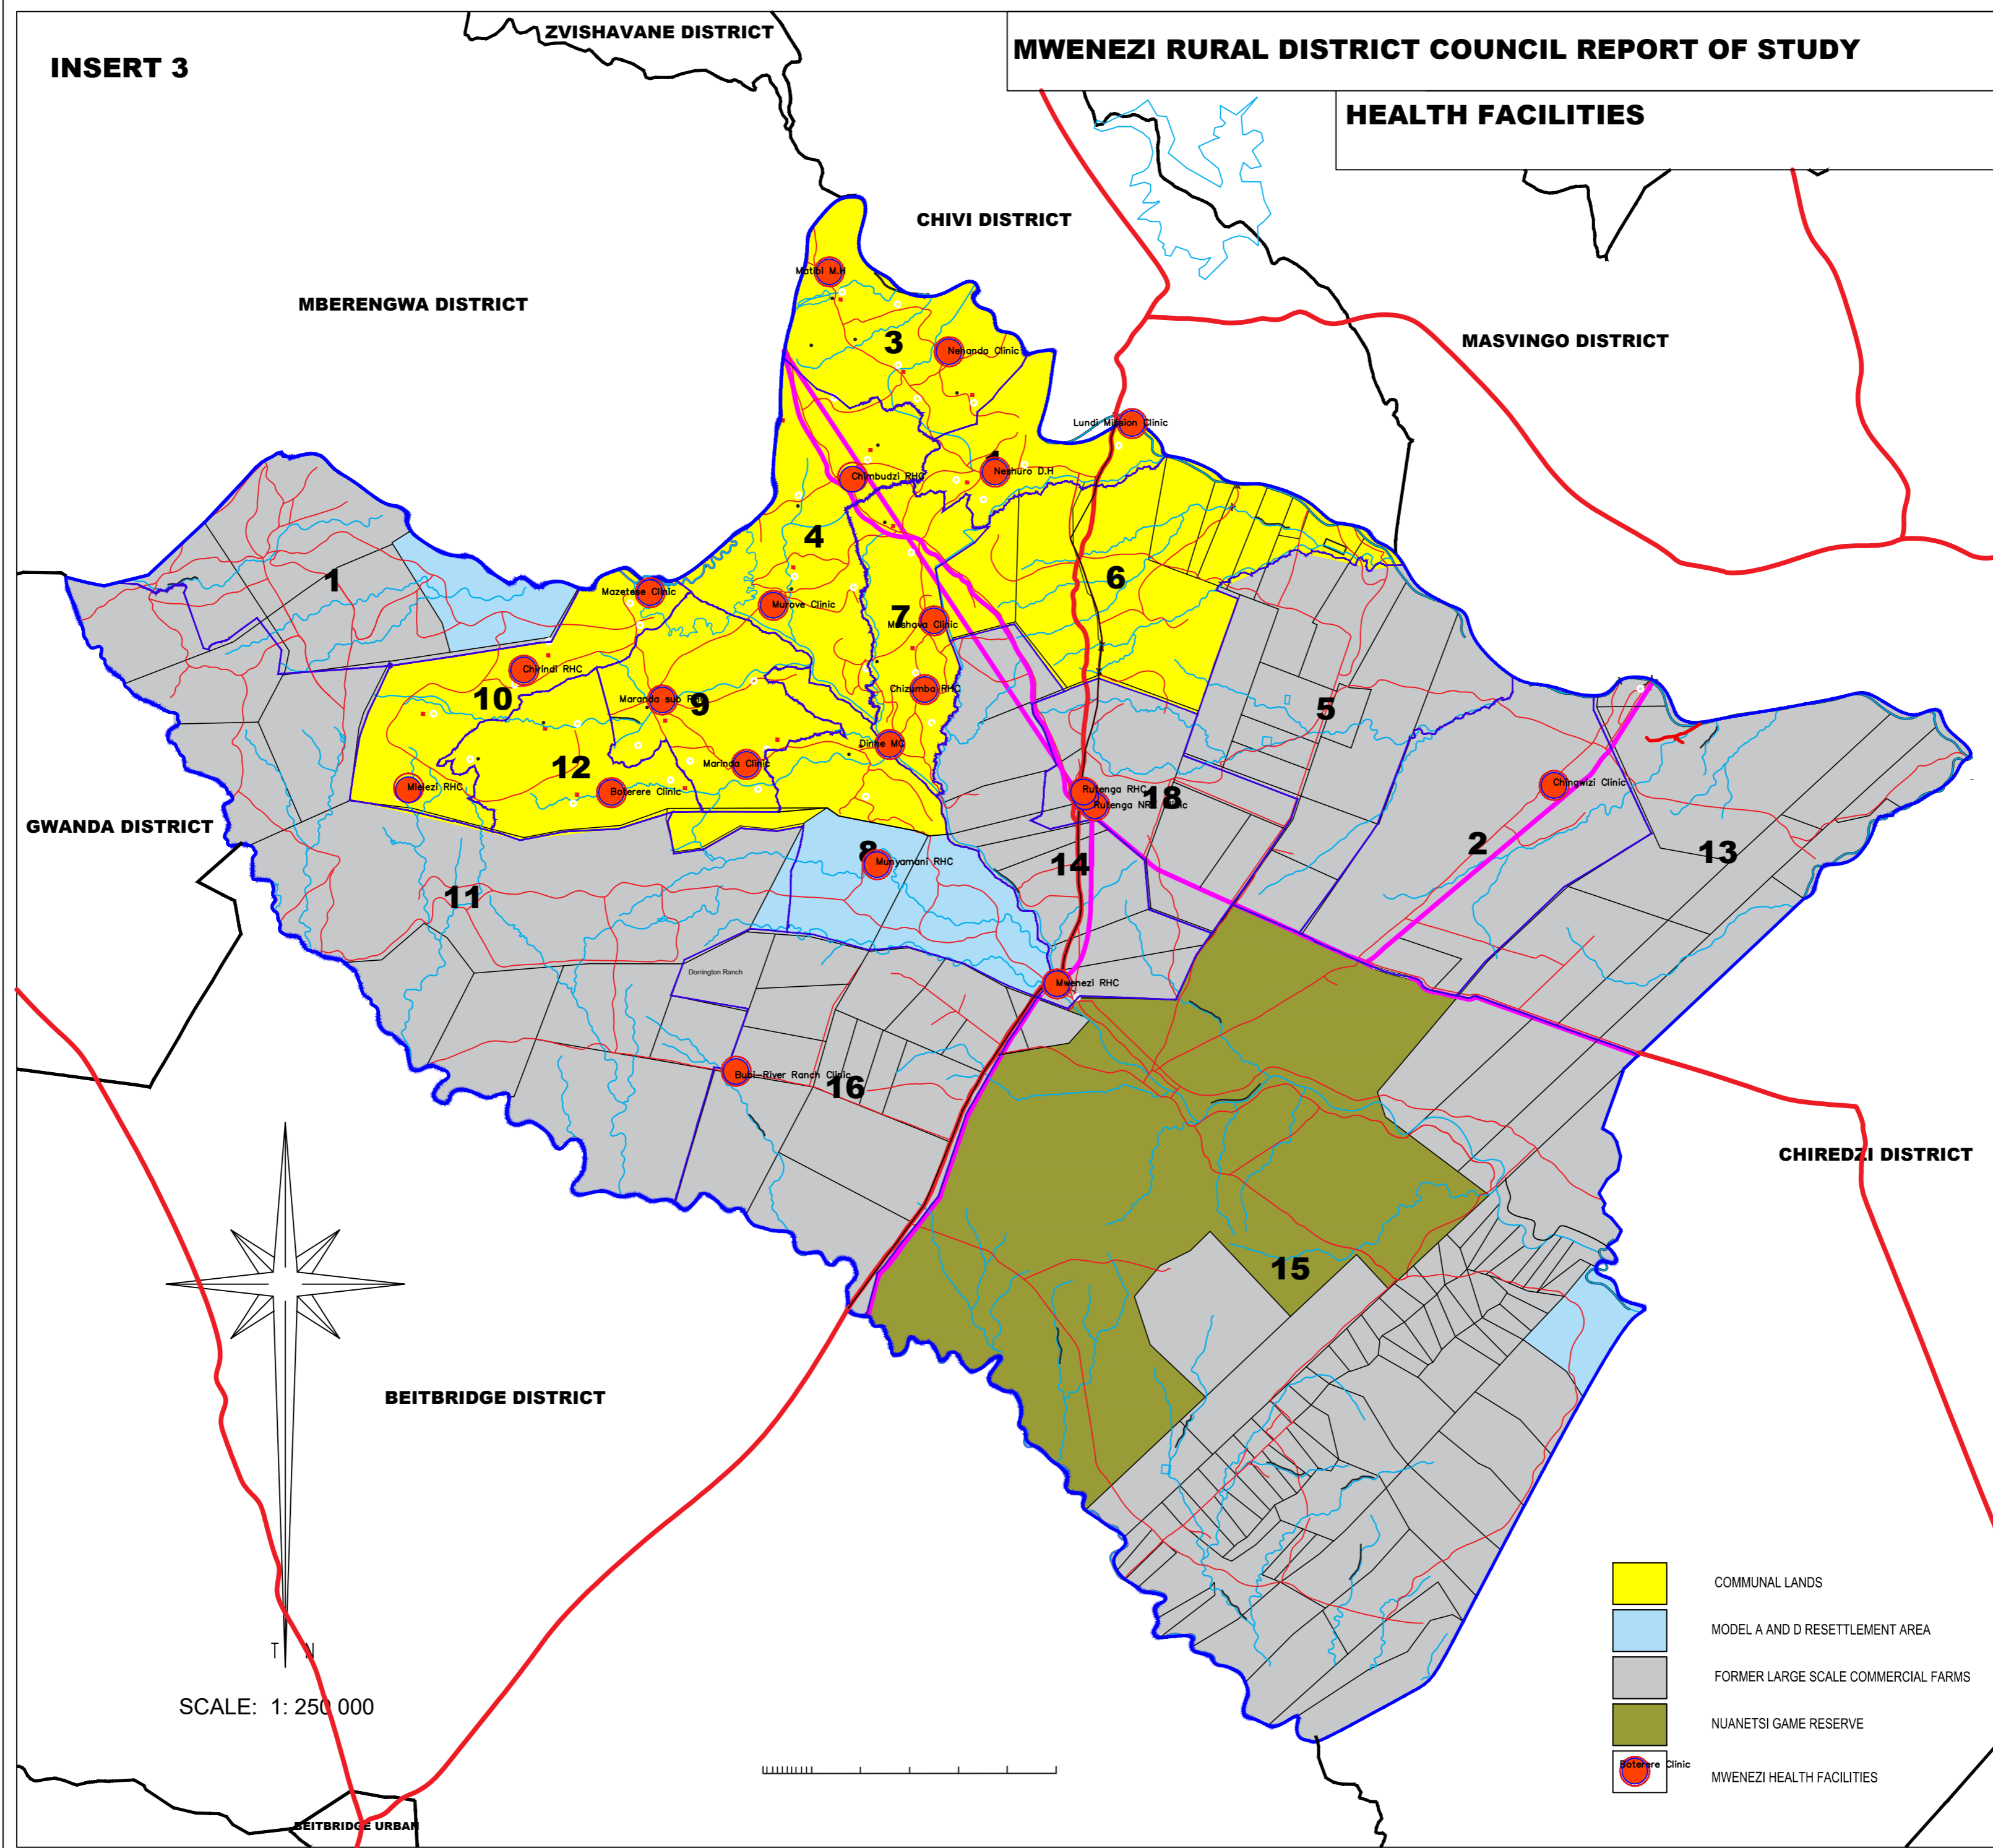

INSERT 3

MWENEZI RURAL DISTRICT COUNCIL REPORT OF STUDY

HEALTH FACILITIES

- COMMUNAL LANDS
- MODEL A AND D RESETTLEMENT AREA
- FORMER LARGE SCALE COMMERCIAL FARMS
- NUANETSI GAME RESERVE
- MWENEZI HEALTH FACILITIES